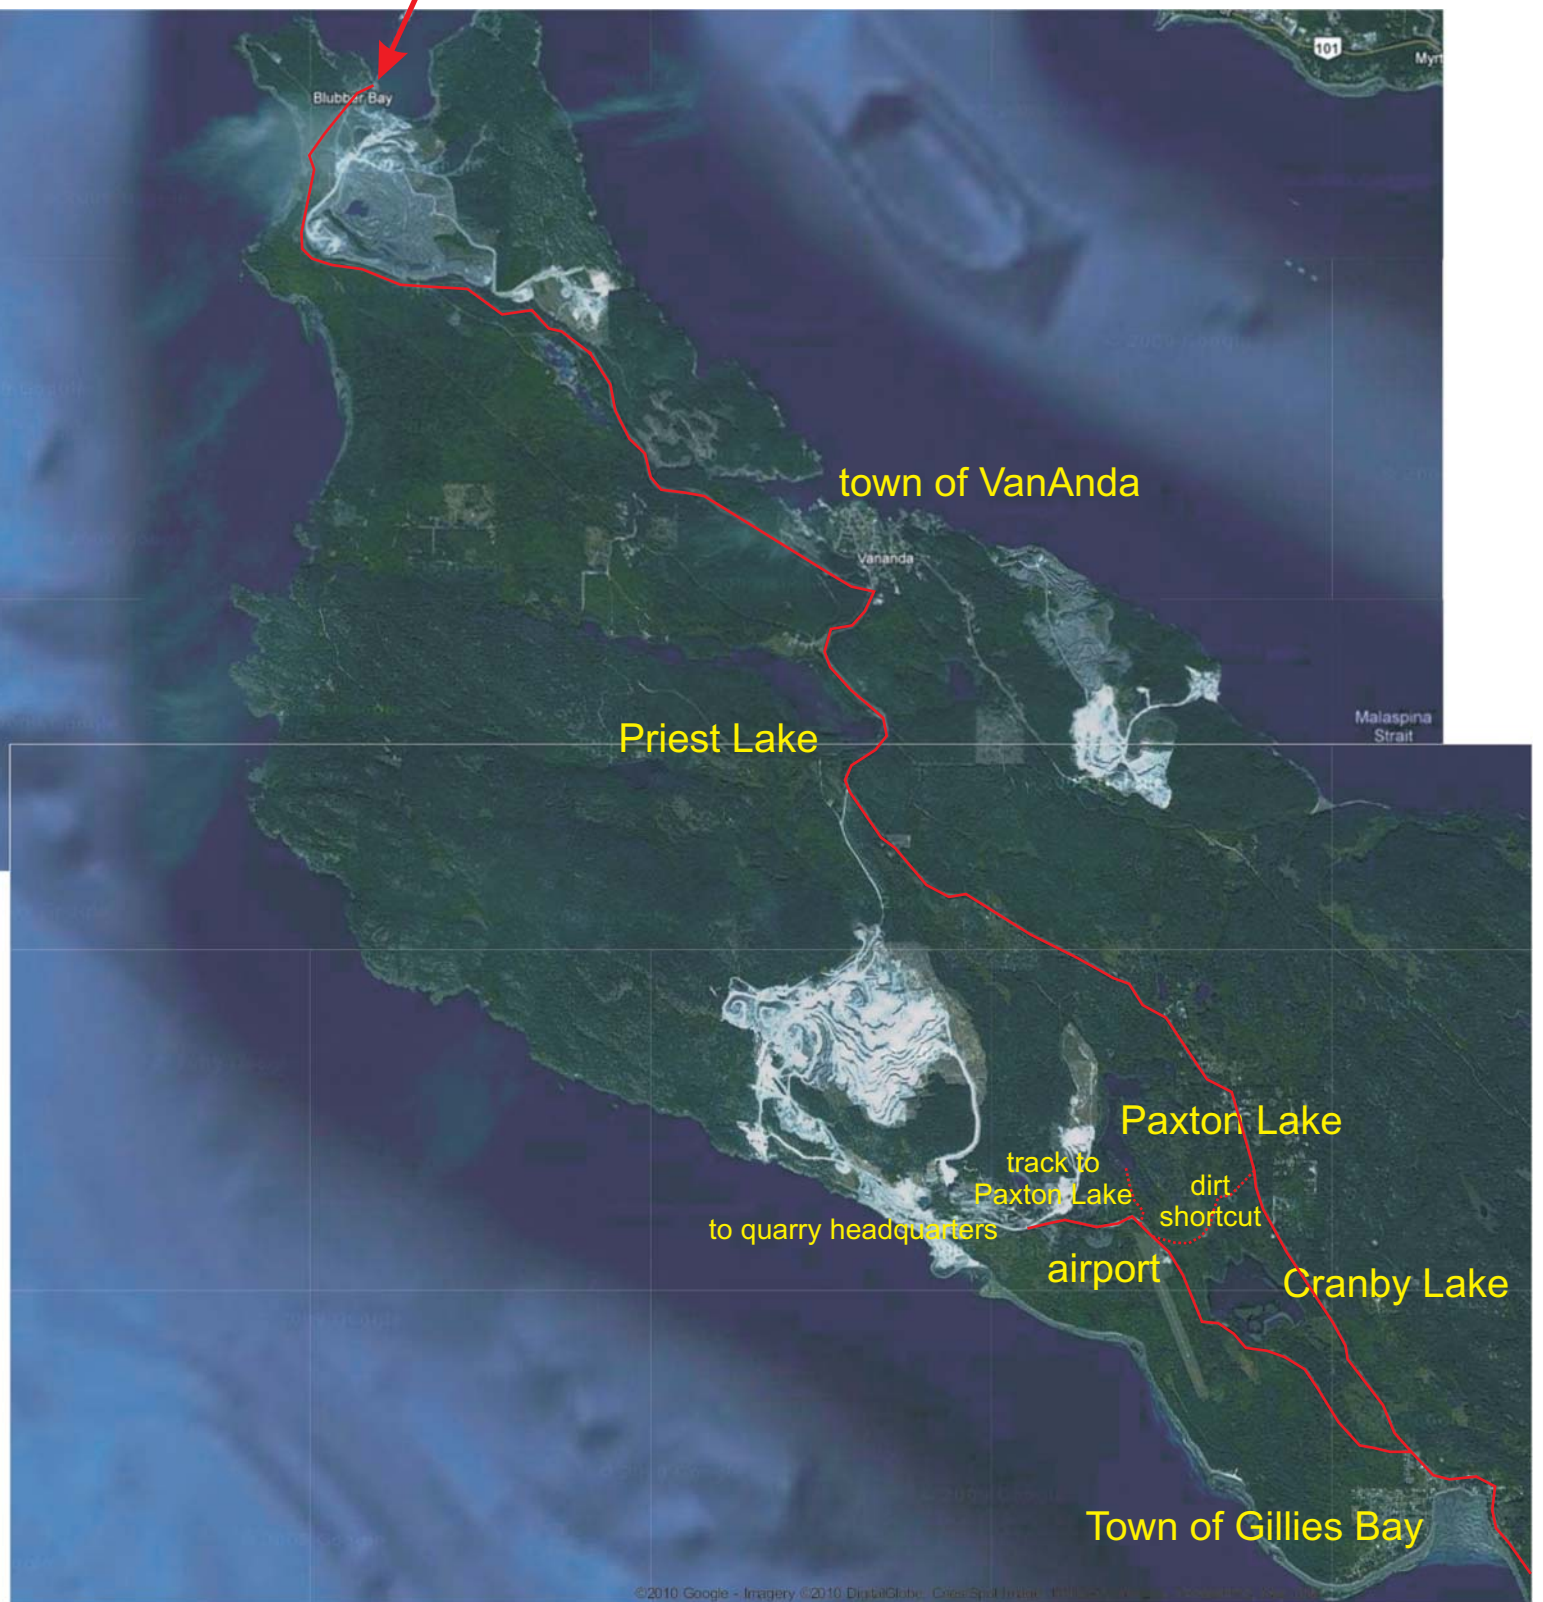

Ferry terminal

to Shelter Point
campground